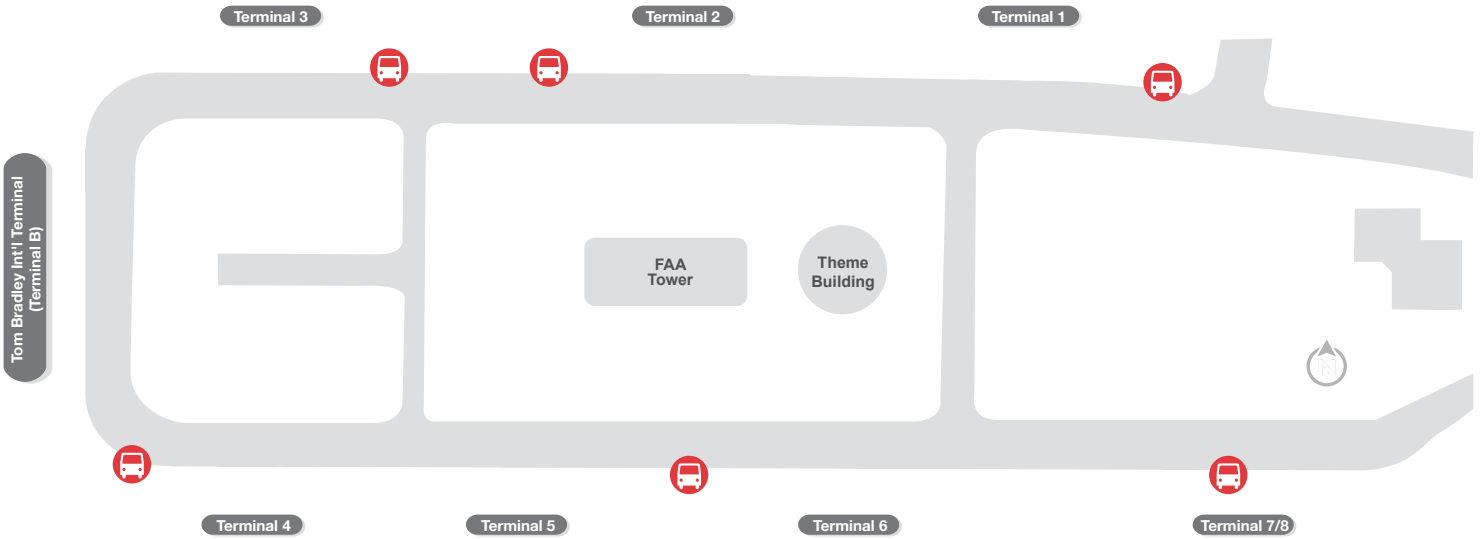

GREEN

SHARED RIDE VANS
CHARTER BUSES

ORANGE

AIRLINE CONNECTIONS
CITY BUS CENTER-LAX
ECONOMY LOT E
METRO GREEN LINE
LAX EMPLOYEE LOTS

PINK

LA ACCESS

DARK BLUE

SERVICE ANIMAL RELIEF STATION

DARK BLUE

DEPARTURES LEVEL - UPPER ROADWAY

ARRIVALS LEVEL - LOWER ROADWAY